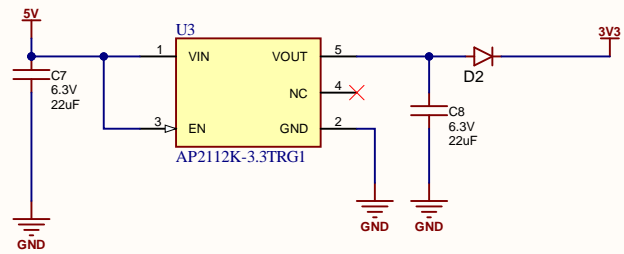

Title: <i>Holiday Tree</i>		501 E Whitcomb Avenue Madison Heights, MI 48071 USA	 Where Hardware Meets Software
Part No: GDL-MBHOLIDAYTREE-A			
Revision: A	Date: 2/19/2025	Sheet 1 of 3	
©2025 GHI Electronics, LLC.			

Title: Misc		501 E Whitcomb Avenue		 Where Hardware Meets Software
Part No: N/A		Madison Heights, MI 48071		
Revision: A	Date: 2/19/2025	Sheet 2 of 3		
©2025 GHI Electronics, LLC.				