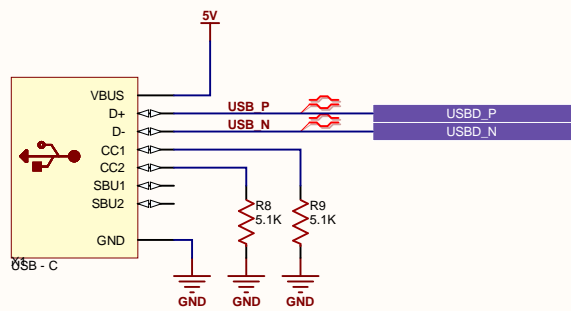

Title: <i>Holiday Tree</i>		501 E Whitcomb Avenue Madison Heights, MI 48071 USA	 Where Hardware Meets Software
Part No: GDL-MBHOLIDAYTREE-A			
Revision: A	Date: 2/19/2025	Sheet 1 of 3	
©2025 GHI Electronics, LLC.			

Title: Misc		501 E Whitcomb Avenue		 Where Hardware Meets Software
Part No: N/A		Madison Heights, MI 48071		
Revision: A	Date: 2/19/2025	Sheet 2 of 3		
©2025 GHI Electronics, LLC.				